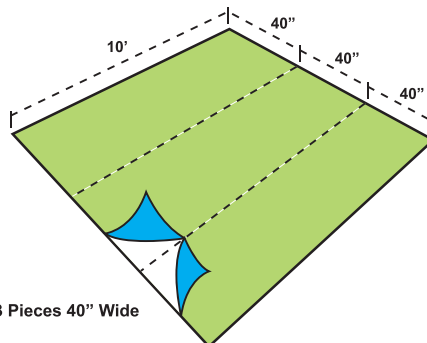

10' Advantage[®] To Go![™]

Portable Rollable Carpet System by Brumark

High-Quality 10' Portable Carpet – For Less

Brumark's portable program is convenient and cost-effective.

- 10' x 10' floor cut and squared and available in 2 widths – 60" (2 pieces) and 40" (3 pieces)
- Also available in Three 10' x 40" sections
- Sections are precut and labeled
- Includes wheeled shipping case

Also available:

- Custom colors, logos and inlays
- Self-gripping fasteners

2 Pieces 60" Wide

3 Pieces 40" Wide