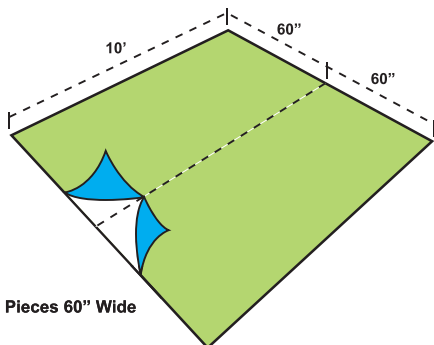

10' Advantage[®] To Go![™]

Portable Rollable Carpet System by Brumark

High-Quality 10' Portable Carpet – For Less

Brumark's portable program is convenient and cost-effective.

- 10' x 10' floor cut and squared and available in 2 widths – 60" (2 pieces) and 40" (3 pieces)
- Also available in Three 10' x 40" sections
- Sections are precut and labeled
- Includes wheeled shipping case

Also available:

- Custom colors, logos and inlays
- Self-gripping fasteners

2 Pieces 60" Wide

3 Pieces 40" Wide