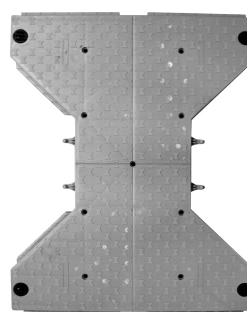

Outdoor Event Flooring

Brumark's specialty line of high performance outdoor event flooring.

Brumark introduces *Rola-Trac*®, *Supa-Trac*®, *I-Trac*® and *MATRIX*® portable outdoor floorings available in several performance levels and great for walkways, tent floors, driveways and more. These durable products support everything from foot traffic to heavy weight loads. Supporting accessories, such as electrical raceways and edge ramps, are also available.

- Excellent Turf Protection
- Extraordinary Capacity
- Versatile Application
- Affordable Rental and Purchase Options
- Color Options Available (min order req)
- Easy to Clean

I-Trac®