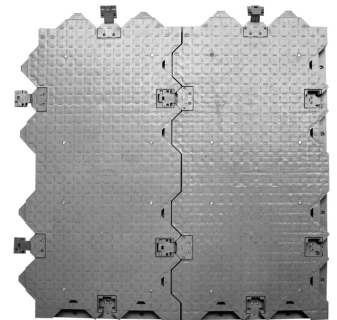

Outdoor Event Flooring

Brumark's specialty line of high performance outdoor event flooring.

Brumark introduces *Rola-Trac*®, *Supa-Trac*®, *I-Trac*® and *MATRIX*® portable outdoor floorings available in several performance levels and great for walkways, tent floors, driveways and more. These durable products support everything from foot traffic to heavy weight loads. Supporting accessories, such as electrical raceways and edge ramps, are also available.

- Excellent Turf Protection
- Extraordinary Capacity
- Versatile Application
- Affordable Rental and Purchase Options
- Color Options Available (min order req)
- Easy to Clean

Matrix®