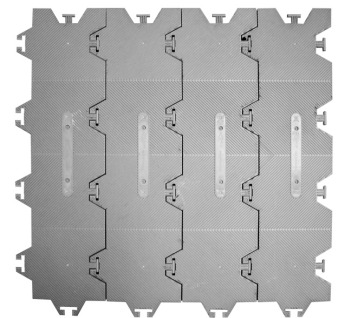

## Outdoor Event Flooring

Brumark's specialty line of high performance outdoor event flooring.

Brumark introduces *Rola-Trac*<sup>®</sup>, *Supa-Trac*<sup>®</sup>, *I-Trac*<sup>®</sup> and *MATRIX*<sup>®</sup> portable outdoor floorings available in several performance levels and great for walkways, tent floors, driveways and more. These durable products support everything from foot traffic to heavy weight loads. Supporting accessories, such as electrical raceways and edge ramps, are also available.

- Excellent Turf Protection
- Extraordinary Capacity
- Versatile Application
- Affordable Rental and Purchase Options
- Color Options Available (min order req)
- Easy to Clean

**Rola-Trac**<sup>®</sup>